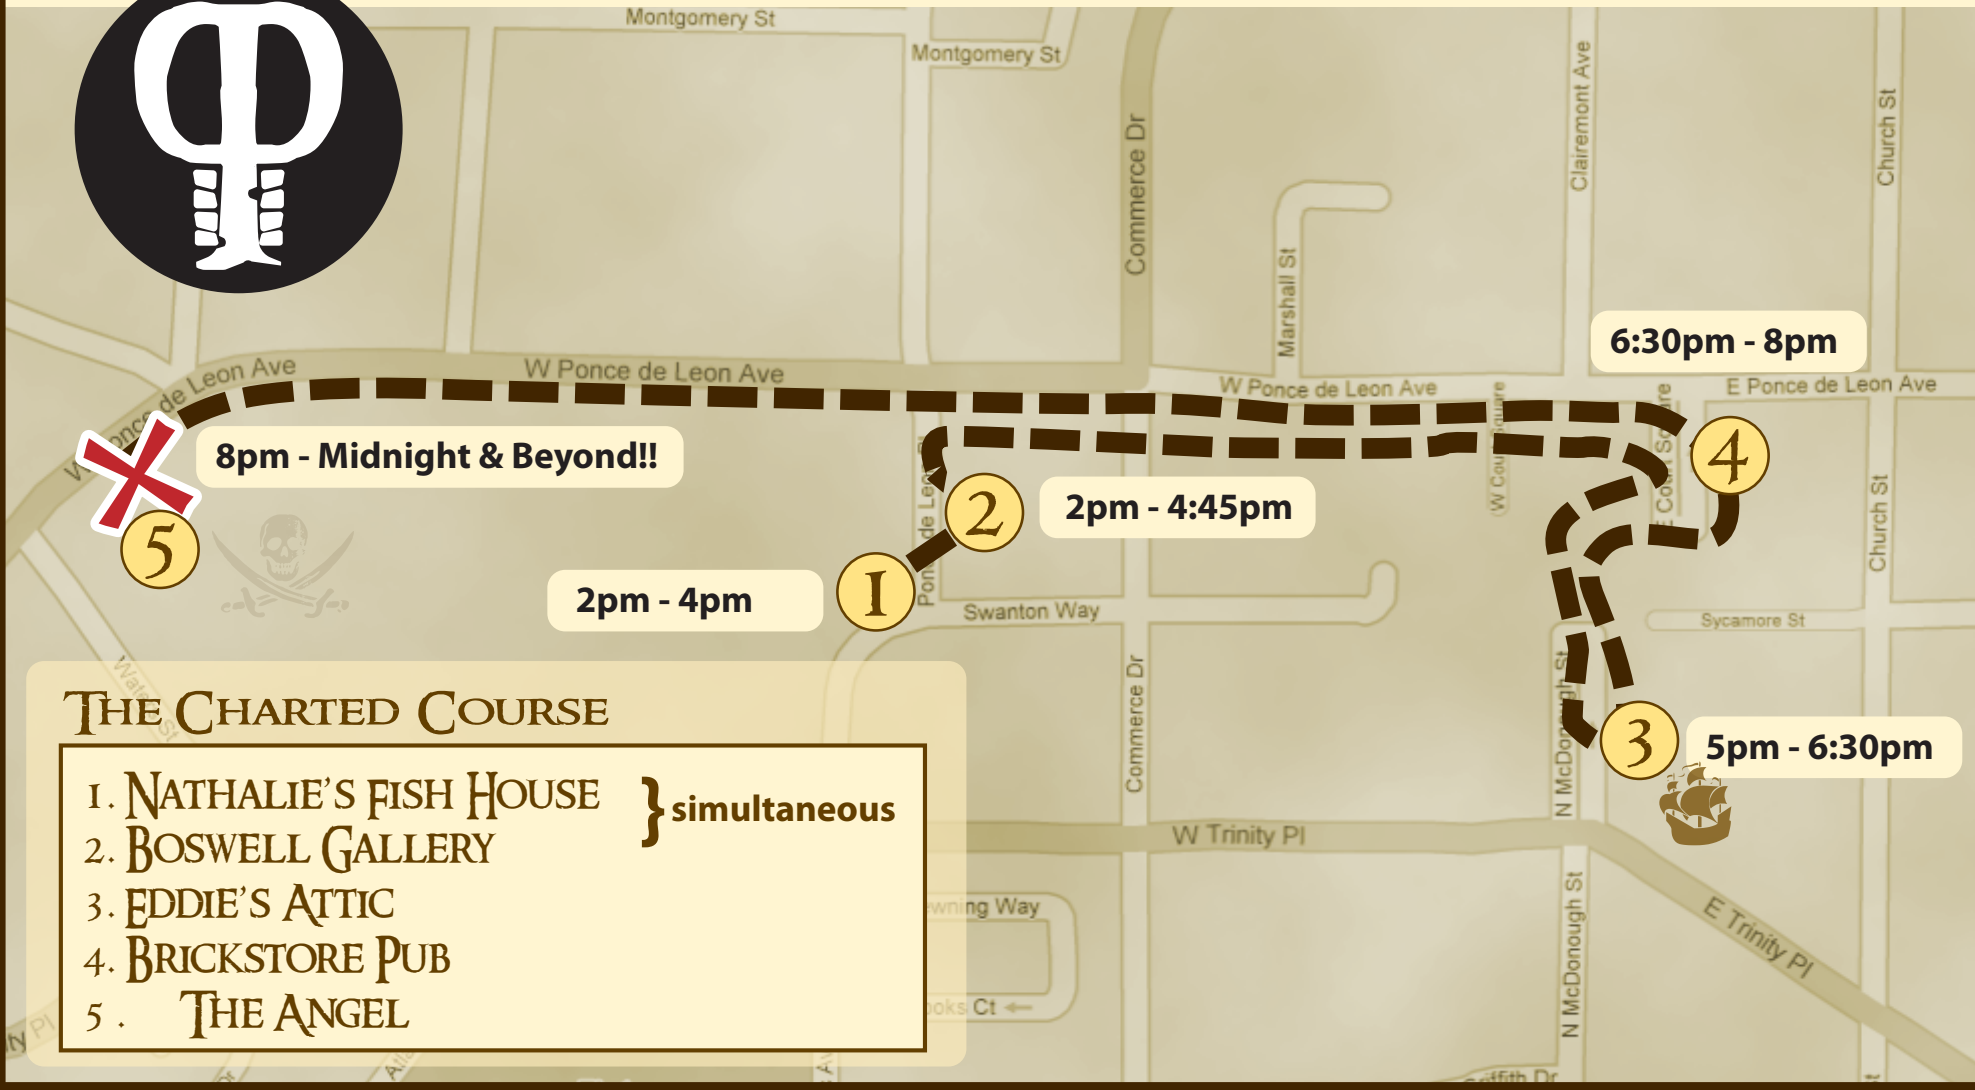

2007 PiratePalooza Pubcrawl

THE CHARTED COURSE

1. NATHALIE'S FISH HOUSE
 2. BOSWELL GALLERY
 3. EDDIE'S ATTIC
 4. BRICKSTORE PUB
 5. THE ANGEL
- } simultaneous